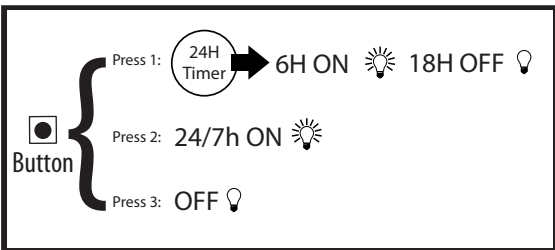

# LUXFORM

LIGHTING

**LUXFORM**  
GLOBAL BV

Luxform Global BV Transportstraat 1 8263 BW Kampen The Netherlands

*Battery light*

Square Lantern

Button

X - Not included