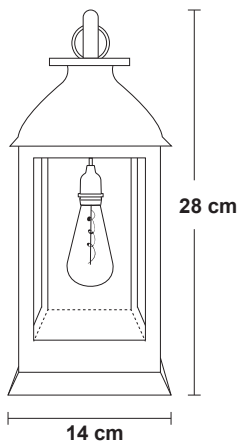

# LUXFORM

LIGHTING

**LUXFORM**  
GLOBAL BV

Luxform Global BV Transportstraat 1 8263 BW Kampen The Netherlands

*Battery light*

Square Lantern

Button

X - Not included